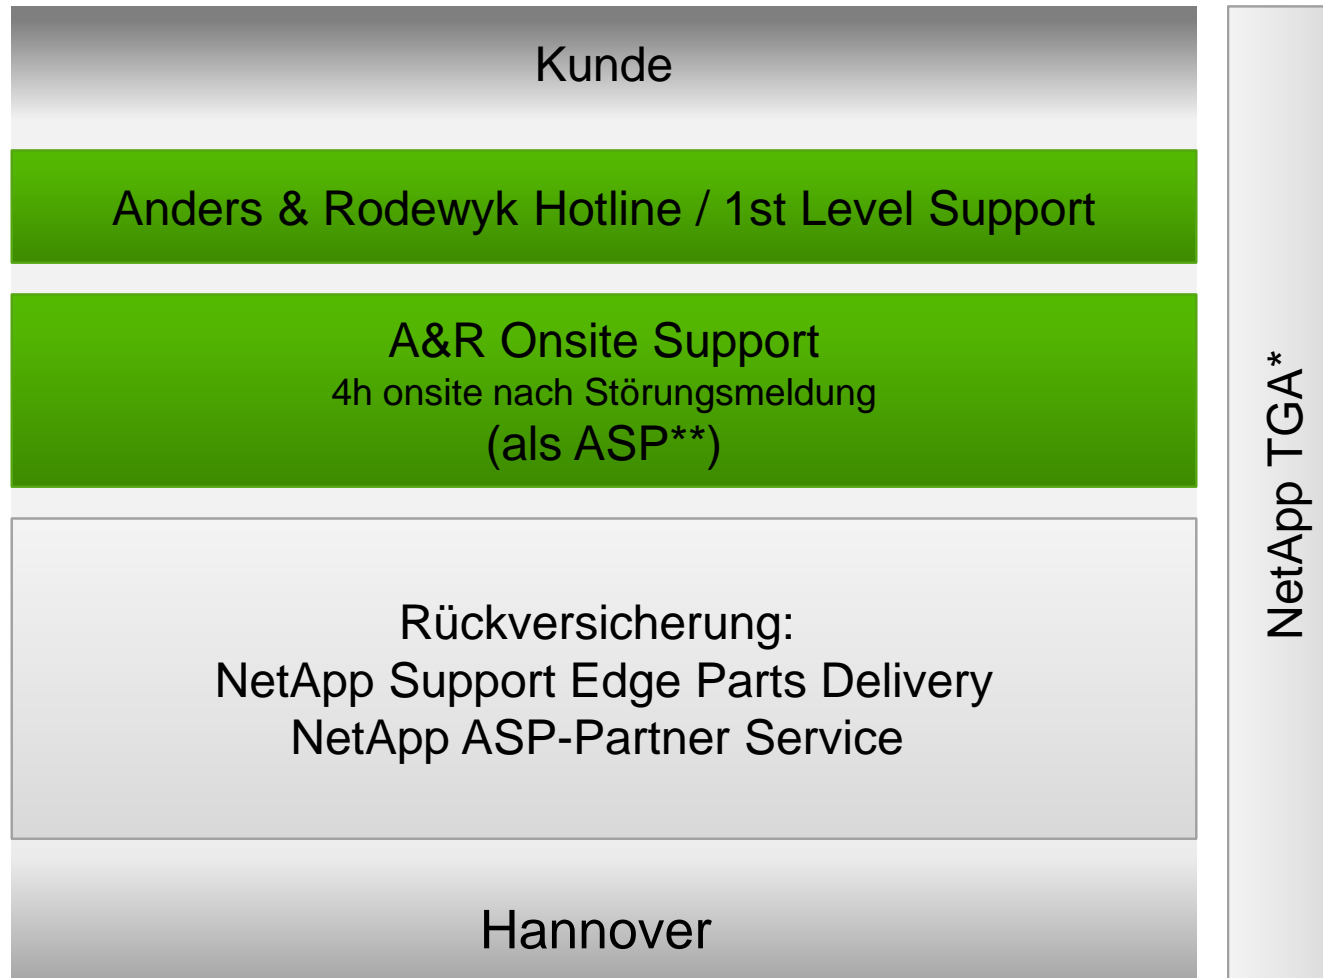

# Service-Konzept

\* TGA: Technical Global Advisor,  
\*\* ASP: Autorisierter Service Provider  
[http://now.netapp.com/NOW/products/support\\_specs/](http://now.netapp.com/NOW/products/support_specs/)